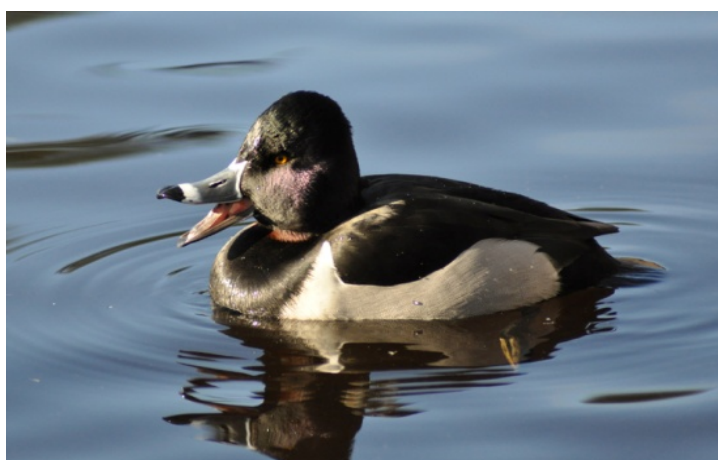

Monthly Bird Count - January 15, 2012

Lost Lagoon

American Coot	AMCO	11
American Wigeon	AMWI	30
Bald Eagle	BAEA	2
Black-capped Chickadee	BCCH	9
Bufflehead	BUFF	1
Canada Goose	CAGO	4
Chestnut-backed Chickadee	CBCH	6
Common Goldeneye	COGO	9
Common Merganser	COME	10
Common Redpoll	CORE	6
Dark-eyed Junco	DEJU	14
Domestic Duck		1
Fox Sparrow	FOSP	10
Glaucous-winged Gull	GWGU	8
Glaucous-winged Gull Hybrid "Olympic"		38
Golden-crowned Kinglet	GCKI	1
Golden-crowned Sparrow	GCSP	1
Gull sp	Gull sp	36
Great Blue Heron	GBHE	2
Herring Gull	HEGU	2
Lesser Scaup	LESC	11
Mallard	MALL	355
Merlin	MERL	1
Mew Gull	MEGU	2
Mute Swan	MUSW	6
Northwestern Crow	NOCR	21
Pied-billed Grebe	PBGR	1
Pileated Woodpecker	PIWO	1
Pine Siskin	PISI	44
Red-breasted Nuthatch	RBNU	1
Ring-necked Duck	RNDU	7
Rock Pigeon	ROPI	10
Song Sparrow	SOSP	11
Spotted Towhee	SPTO	7
Thayer's Gull	THGU	1
Wood Duck	WODU	3

Other recent sightings:

- Marbled murrelet seen near the seawall
- Snowy owls still at Boundary Bay
- Virginia rail seen at Beaver Lake
- Anna's hummingbirds seen in the gardens

	Dec	Jan
Total # Birds	774	804
Total # Species	33	36

Ring-necked Duck (top)

Photo: Daniel Grima

Common redpoll (bottom)

Photo: David Curror

***These species were not seen last month