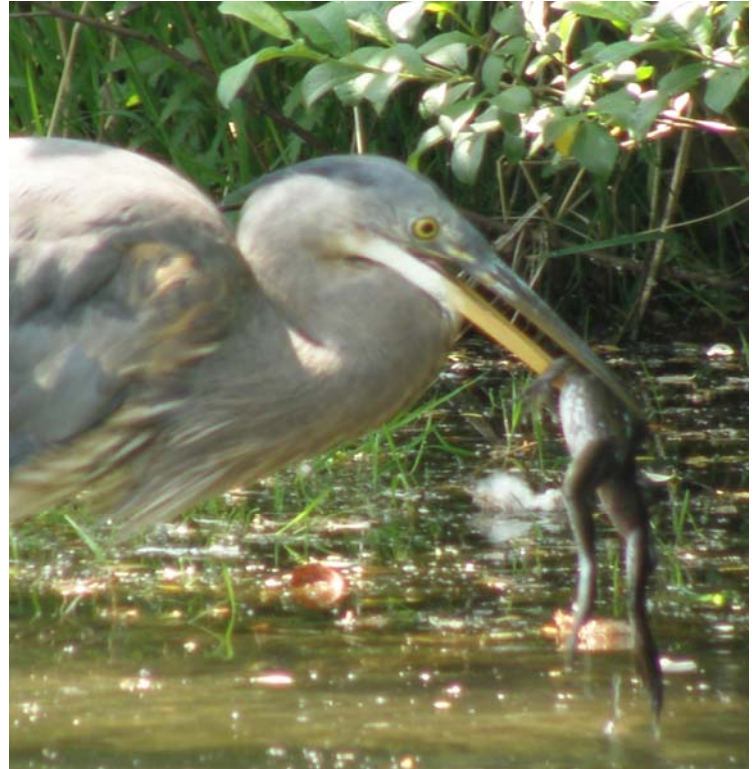

Lost Lagoon

American Robin	AMRO	5
American Goldfinch	AMGO	3
Bald Eagle	BAEA	1
Barn Swallow	BASW	2
Black-capped Chickadee	BCCH	5
Brown Creeper	BRCR	1
Bushtit	BUSH	2
Canada Goose	CAGO	117
Cedar Waxwing	CEWA	4
Chestnut-backed Chickadee	CBCH	2
Double-crested Cormorant	DCCO	1
Downy Woodpecker	DOWO	1
Glaucous-winged Gull	GWGU	37
Great Blue Heron	GBHE	5
Gull sp		27
House Finch	HOFI	3
House Sparrow	HOSP	11
Mallard	MALL	186
Mute Swan	MUSW	11
Northern Flicker	NOFL	1
Northern Rough-winged Swallow	NRWS	1
Northwestern Crow	NOCR	16
Red-winged Blackbird	RWBL	7
Rock Pigeon	ROPI	20
Song Sparrow	SOSP	4
Tree Swallow	TRSW	2
Violet-green Swallow	VGSW	3
Willow Flycatcher	WIFL	1
Wilson's Warbler	WIWA	1
Wood duck	WODO	2

Other notes and Sightings:

- Great Egret spotted off seawall
- Bushtit nests
- Tree swallows nest building in new nest boxes
- Young red-eared slider turtles at the Lagoon
- Bald eagle nest building

	May	June
<i>Total # Birds</i>	293	557
<i>Total # Species</i>	32	33

Great blue heron juvenile eating a giant bullfrog.

indicates new species this month